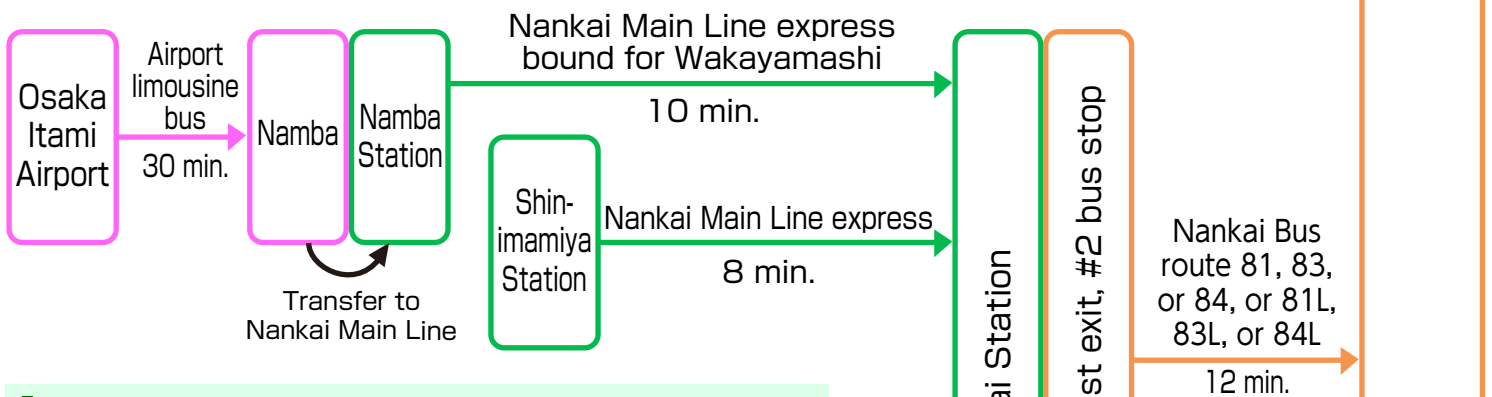

Main Train and Bus Routes to the Head Office, Sakai

Via Subway Midosuji Line

Via Subway Yotsubashi Line

From Osaka Itami Airport via Nankai Main Line

From Kansai Intl. Airport via Nankai Line

• All times are approximate.

Note: When taking the bus bound for Kaihin Takumi-cho, be sure to get off at Takumi-cho. (Kaihin Takumi-cho is one stop beyond Takumi-cho.) Depending on the time of day, some buses do not stop at Takumi-cho.