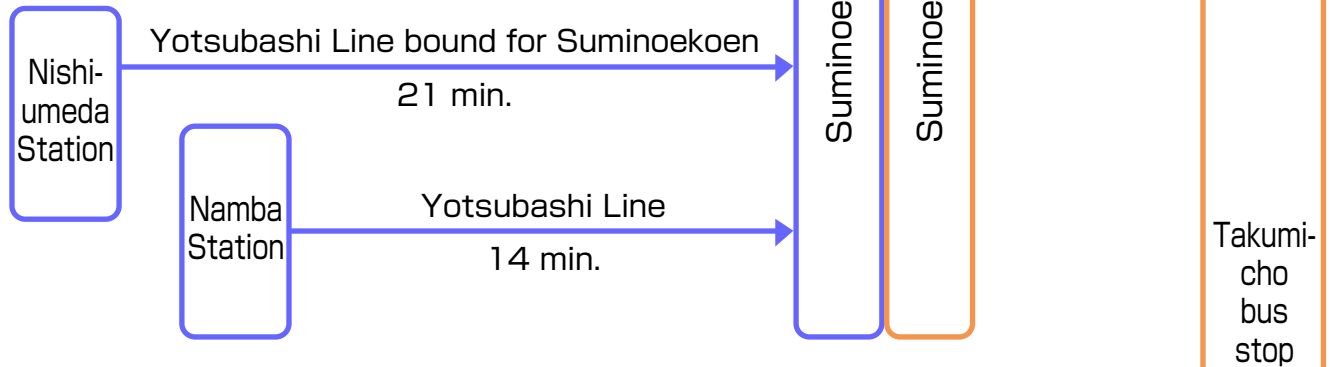

Main Train and Bus Routes to the Head Office, Sakai

Via Subway Midosuji Line

Via Subway Yotsubashi Line

From Osaka Itami Airport via Nankai Main Line

From Kansai Intl. Airport via Nankai Line

• All times are approximate.

Note: When taking the bus bound for Kaihin Takumi-cho, be sure to get off at Takumi-cho. (Kaihin Takumi-cho is one stop beyond Takumi-cho.) Depending on the time of day, some buses do not stop at Takumi-cho.