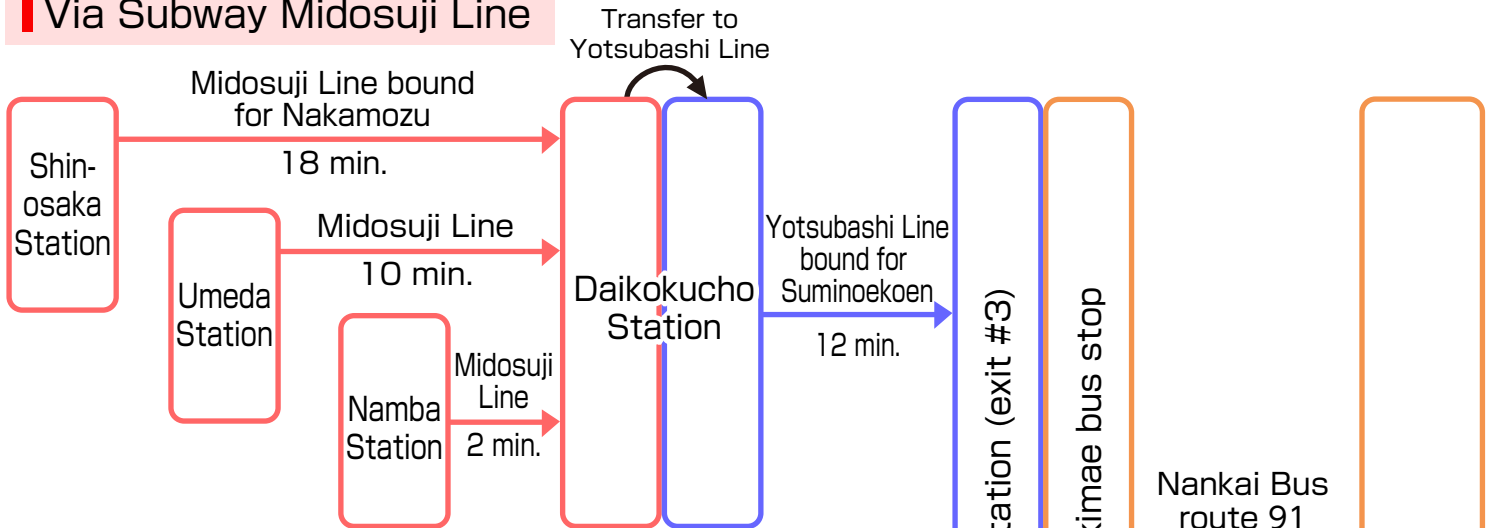

Main Train and Bus Routes to the Head Office, Sakai

Via Subway Midosuji Line

Via Subway Yotsubashi Line

From Osaka Itami Airport via Nankai Main Line

From Kansai Intl. Airport via Nankai Line

• All times are approximate.

Note: When taking the bus bound for Kaihin Takumi-cho, be sure to get off at Takumi-cho. (Kaihin Takumi-cho is one stop beyond Takumi-cho.) Depending on the time of day, some buses do not stop at Takumi-cho.