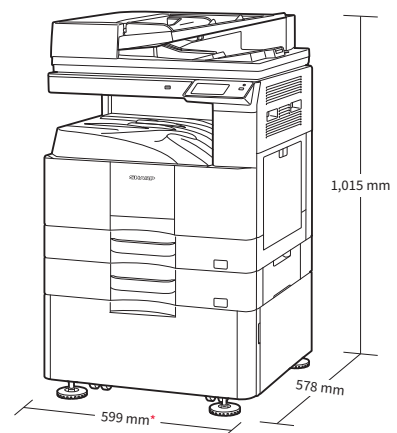

- *1: Long-edge feeding.
- *2: Short-edge feeding only.
- *3: In a standard measurement environment. May vary depending on operating conditions and environment.
- *4: Long-edge feeding of A4 (8 1/2" x 11") sheets from 1st paper tray. May vary depending on operating conditions and environment.
- *5: Scan speed will vary depending on the type of document and the scan settings. Based on Sharp's A4 standard chart, using document feeder, long-edge feeding, one-sided scanning, and factory default settings.
- *6: Colour/greyscale only.
- *7: Requires Network Scanner Tool Lite.
- *8: Print speed will decrease at 1,200 x 1,200 dpi.
- *9: Requires optional BP-EB10. Availability of this option varies by country/region.

- Design and specifications are subject to change without prior notice.
- Wi-Fi Direct is a registered trademark of Wi-Fi Alliance®. Wi-Fi Protected Setup is a trademark of Wi-Fi Alliance®. AirPrint and Mac are trademarks of Apple Inc., registered in the US and other countries. PostScript is either a registered trademark or trademark of Adobe in the US and/or other countries. Windows and Windows Server are trademarks of the Microsoft group of companies. All other brand names and product names may be trademarks or registered trademarks of their respective owners.

*909 mm when multi bypass tray is extended.

Shown with optional equipment.

Distributed by:

SHARP