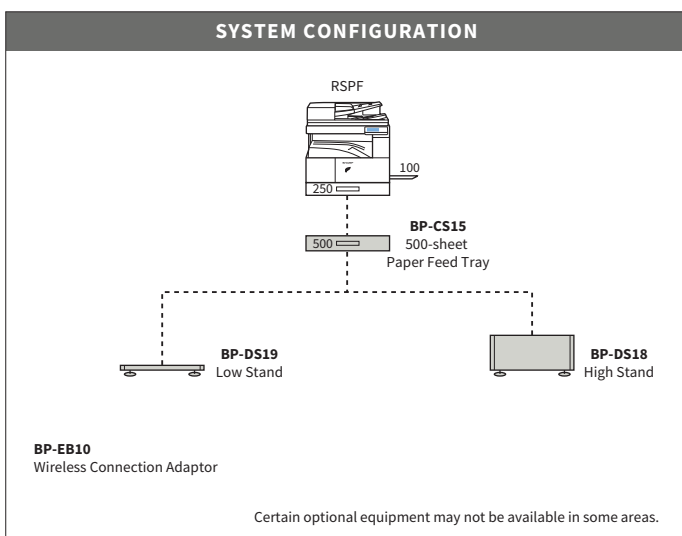

- *1: Long-edge feeding.
- *2: Short-edge feeding only.
- *3: In a standard measurement environment. May vary depending on operating conditions and environment.
- *4: Long-edge feeding of A4 (8 1/2" x 11") sheets from 1st paper tray. May vary depending on operating conditions and environment.
- *5: Scan speed will vary depending on the type of document and the scan settings. Based on Sharp's A4 standard chart, using document feeder, long-edge feeding, one-sided scanning, and factory default settings.
- *6: Colour/greyscale only.
- *7: Requires Network Scanner Tool Lite.
- *8: Print speed will decrease at 1,200 x 1,200 dpi.
- *9: Requires optional BP-EB10. Availability of this option varies by country/region.

- Design and specifications are subject to change without prior notice.
- Wi-Fi Direct is a registered trademark of Wi-Fi Alliance®. Wi-Fi Protected Setup is a trademark of Wi-Fi Alliance®. AirPrint and Mac are trademarks of Apple Inc., registered in the US and other countries. PostScript is either a registered trademark or trademark of Adobe in the US and/or other countries. Windows and Windows Server are trademarks of the Microsoft group of companies. All other brand names and product names may be trademarks or registered trademarks of their respective owners.

*909 mm when multi bypass tray is extended.

Shown with optional equipment.

Distributed by:

SHARP