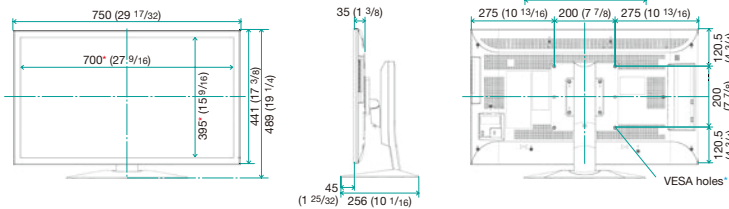

*1 Brightness depends on input mode and other picture settings. Brightness level will decrease slightly over the lifetime of the product. Due to the physical limitations of the equipment, it is not possible to maintain a precisely constant level of brightness.
*2 Supports Finger-only mode. *3 Mouse operation only. *4 Monitor comes standard with a DisplayPort cable. For HDMI connection, commercially available cables are required. *5 Requires the bundled RS-232C conversion cable. *6 When using the supplied AC adaptor. *7 When using the monitor in DC 19.5V.

Dimensions

PN-K321