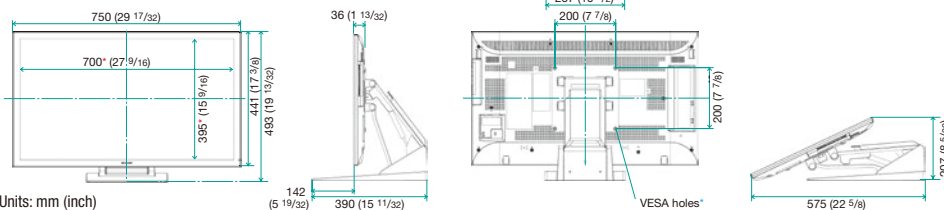

PN-K322B

Units: mm (inch)
* Screen dimensions
* To use the VESA-standard mounting bracket, use M6 screws that are 8 to 10 mm plus the thickness of the bracket.

Windows and Windows Vista are registered trademarks of Microsoft Corporation in United States and/or other countries. DisplayPort and the DisplayPort Compliance Logo are trademarks owned by the Video Electronics Standards Association in the United States and other countries. The terms HDMI, HDMI High-Definition Multimedia Interface, and the HDMI Logo are trademarks or registered trademarks of HDMI Licensing Administrator, Inc. Adobe, the Adobe logo, Adobe Premiere, and Photoshop are either registered trademarks or trademarks of Adobe Systems Incorporated in the United States and/or other countries. All other brand names and product names may be trademarks or registered trademarks of their respective owners.

DESIGN AND SPECIFICATIONS ARE SUBJECT TO CHANGE WITHOUT PRIOR NOTICE.