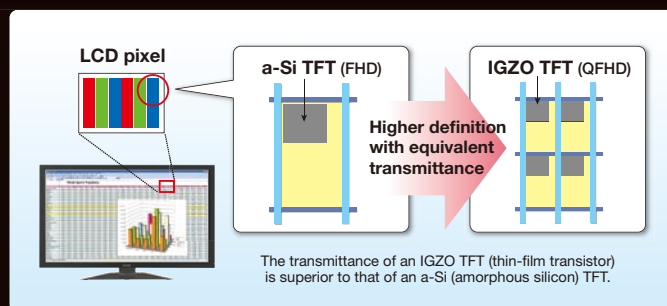

SHARP

PN-K321
PN-K322B
LCD MONITOR

Displays of Power and Precision — 4K Ultra-HD Monitors with IGZO
(3,840 x 2,160)

Screen images simulated.

A Quantum Leap in Visual Presentation

Prepare to be amazed. Sharp presents the groundbreaking PN-K321 and PN-K322B—professional-use LCD monitors that deliver a stunning level of visual precision. Cutting-edge IGZO* technology enables these monitors to achieve 4K Ultra-HD resolution (3,840 x 2,160 pixels)—four times the detail of 1080p. The choice of the PN-K321 or the touchscreen-equipped PN-K322B means that the potential applications are extremely wide-ranging. Wherever there's a demand for the very finest in visual display quality, Sharp has the solution.

* IGZO (InGaZnO) is an oxide comprising indium (In), gallium (Ga), and zinc (Zn).

4K Ultra-High Resolution with IGZO Technology

IGZO technology offers the key advantages of extraordinarily high resolution and improved energy efficiency. The small size of semiconductors made with IGZO technology enables smaller-sized pixels, which in turn provide stunning high resolution. With **3,840 x 2,160 pixel resolution** (4K Ultra-HD), the PN-K321/K322B monitors boast four times the resolution of 1080p full HD. This means users can view all the content of four HD screens on a single, seamless display. And because IGZO technology supports increased pixel transparency and reduced current leakage, the monitor can operate with reduced power consumption.

DisplayPort cable (included)

HDMI cable (commercially available)

MST Mode for 4K Ultra-HD Video at 60 fps

These LCD monitors support MST (Multi-Stream Transport) mode as specified by the DisplayPort 1.2 standard. A single DisplayPort cable can transfer 3,840 x 2,160 video signals at 60 fps, resulting in smooth rendering of high-resolution video and fluid mouse operation.