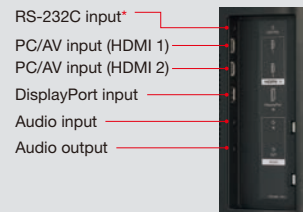

Input/Output Terminals

PN-K321