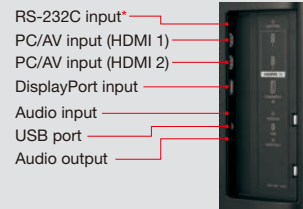

PN-K322B

* Requires the bundled RS-232C conversion cable.

Distributed by: