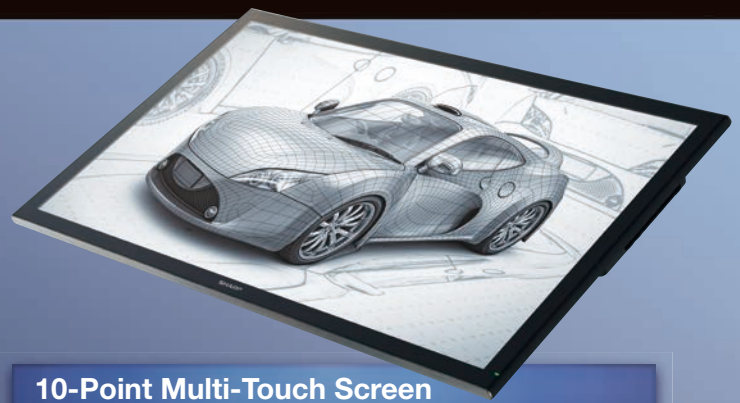

*¹ PN-K321 detaches from stand when switching orientation; PN-K322B stand can be used for landscape installation only.

*² Video Electronics Standards Association.

PN-K321 (portrait)

Built-In Speakers

Built-in speakers eliminate the need for external speakers and keep these monitors stylishly streamlined. The speakers emit sound from both sides of the screen, making them ideal for conveying audio information.

Choice of Touchscreen Model

The PN-K322B adds multi-touch touchscreen capability to the 4K Ultra-HD monitor to further expand the possible applications.

Touchscreen-Specific Stand

The PN-K322B can be set up in a **vertical** (90-degree) or **low-angle** (25-degree) position thanks to a dedicated stand that allows the monitor to slide easily between the two angles. The vertical set-up enables easy viewing of the monitor, whereas the low-angle set-up is ideal for touchscreen operation and onscreen writing by hand.

OR

10-Point Multi-Touch Screen

Seamlessly flush with the bezel, the PN-K322B's full-flat screen is ideal for touchscreen operations that involve swiping from the edge of the screen—for example, using the charm bar in Windows® 8. This touchscreen monitor is capable of recognising 10 touch points at once, thereby expanding touch interface applications beyond merely writing on the screen. Users enjoy greater flexibility when interacting with sophisticated graphical content such as architectural designs or high-resolution photographic images.