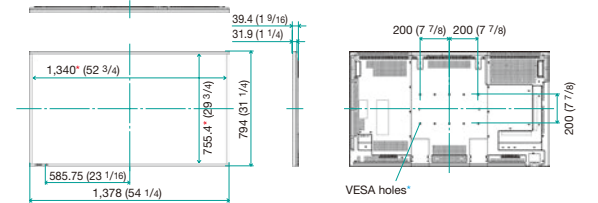

(PN-R603)

Units: mm (inch)

* Screen dimensions

* To use the VESA-standard mounting bracket, use M6 screws that are 8 to 10 mm plus the thickness of the bracket.