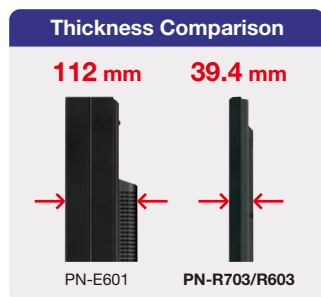

Thin, Lightweight Design

PN-R703/R603 monitors owe their exceptionally thin profiles to edge-lit LED backlighting, where LED elements are located at the edges of the panel. Streamlined for a pleasing appearance and minimal protruding parts, these monitors measure only **39.4 mm** at their thickest point and weigh only **43/32 kg**, making for easy placement in offices, public spaces, stores, and other commercial establishments. Stylishly thin profiles also enable attractive wall mounting in a choice of portrait or landscape mode.