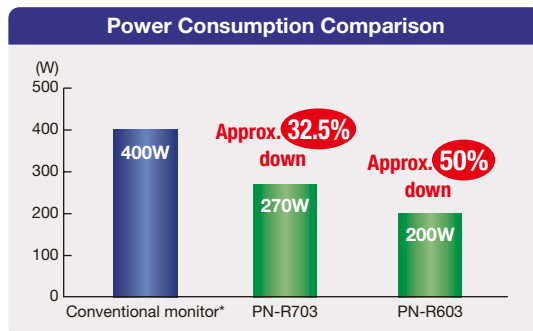

Energy Efficient

Edge-lit LED backlighting on PN-R703/R603 monitors helps ensure reliable performance with low power consumption. In fact, PN-R703/R603 monitors consume roughly 32.5/50% less energy than conventional CCFL-backlight displays.*