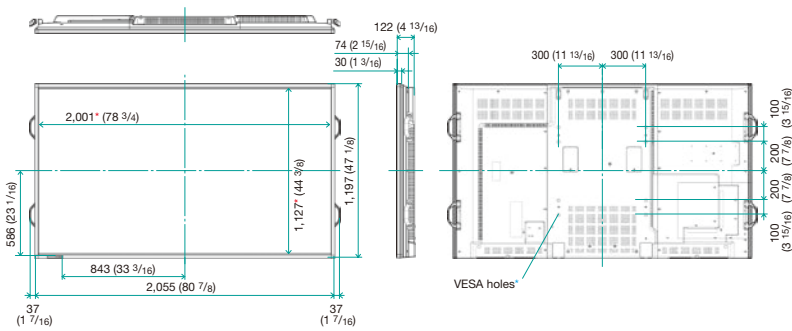

*1 Brightness depends on input mode and other picture settings. Brightness level will decrease slightly over the lifetime of the product. Due to the physical limitations of the equipment, it is not possible to maintain a precisely constant level of brightness. *2 Use a commercially available connection cable for PC and other video connections.

Dimensions

(PN-R903)