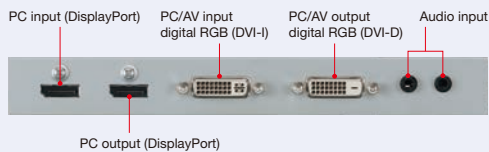

Input/Output Terminals

(bottom)