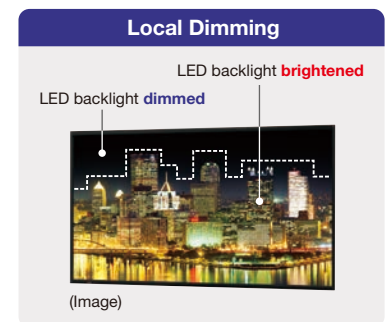

Breathtaking Image Quality

The 90-inch LCD panel incorporates Sharp's **UV²A*** technology, which ensures highly efficient use of light from the backlight and prevents light leakage. The result: truly bright whites and extremely deep blacks. The panel also boasts a **full-array LED backlight**, in which LED elements are evenly positioned across the entire panel to give on-screen images remarkably uniform brightness.

* UV²A stands for Ultraviolet-induced Multi-domain Vertical Alignment, a photo-alignment technology that ensures uniform alignment of liquid crystal molecules.

High Contrast and Superb Energy Efficiency

For its outstanding black levels, amazing contrast, and superb energy efficiency, the PN-R903 owes much to **local dimming** of its LED backlight. Local dimming allows specific groups of LEDs to be independently dimmed or brightened for greater control of the darkness and brightness in different areas of the monitor, resulting in considerably reduced power consumption. That's why the PN-R903 can deliver significantly better contrast and brightness than conventional LCD monitors while using remarkably less power.