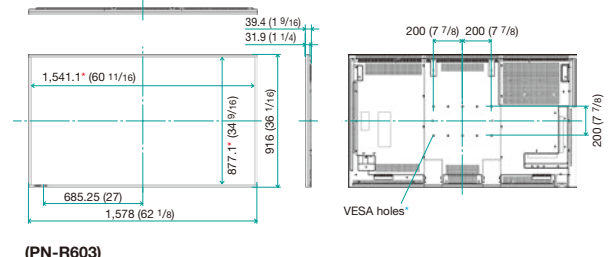

Specifications