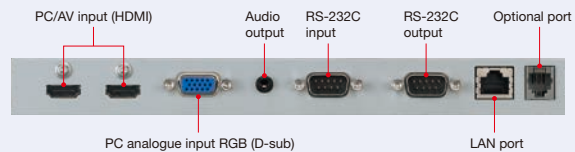

(side)

The terms HDMI, HDMI High-Definition Multimedia Interface, and the HDMI Logo are trademarks or registered trademarks of HDMI Licensing Administrator, Inc.

DESIGN AND SPECIFICATIONS ARE SUBJECT TO CHANGE WITHOUT PRIOR NOTICE.

Distributed by: